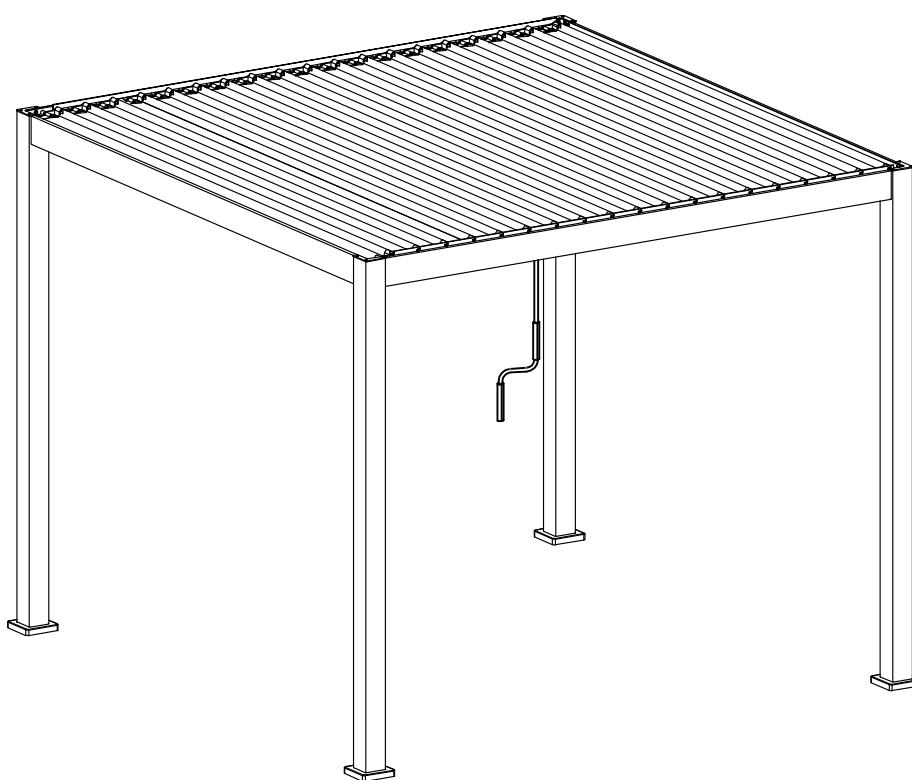

MIRADOR™ 3x3m

User Manual

Installation Video

After-Sale Service Hotline: (+31)(0)40 780 4397

Address

Park 51, Nuenen, The Netherlands

Postal code: 5671 GC

E-mail address: info@sorara.eu